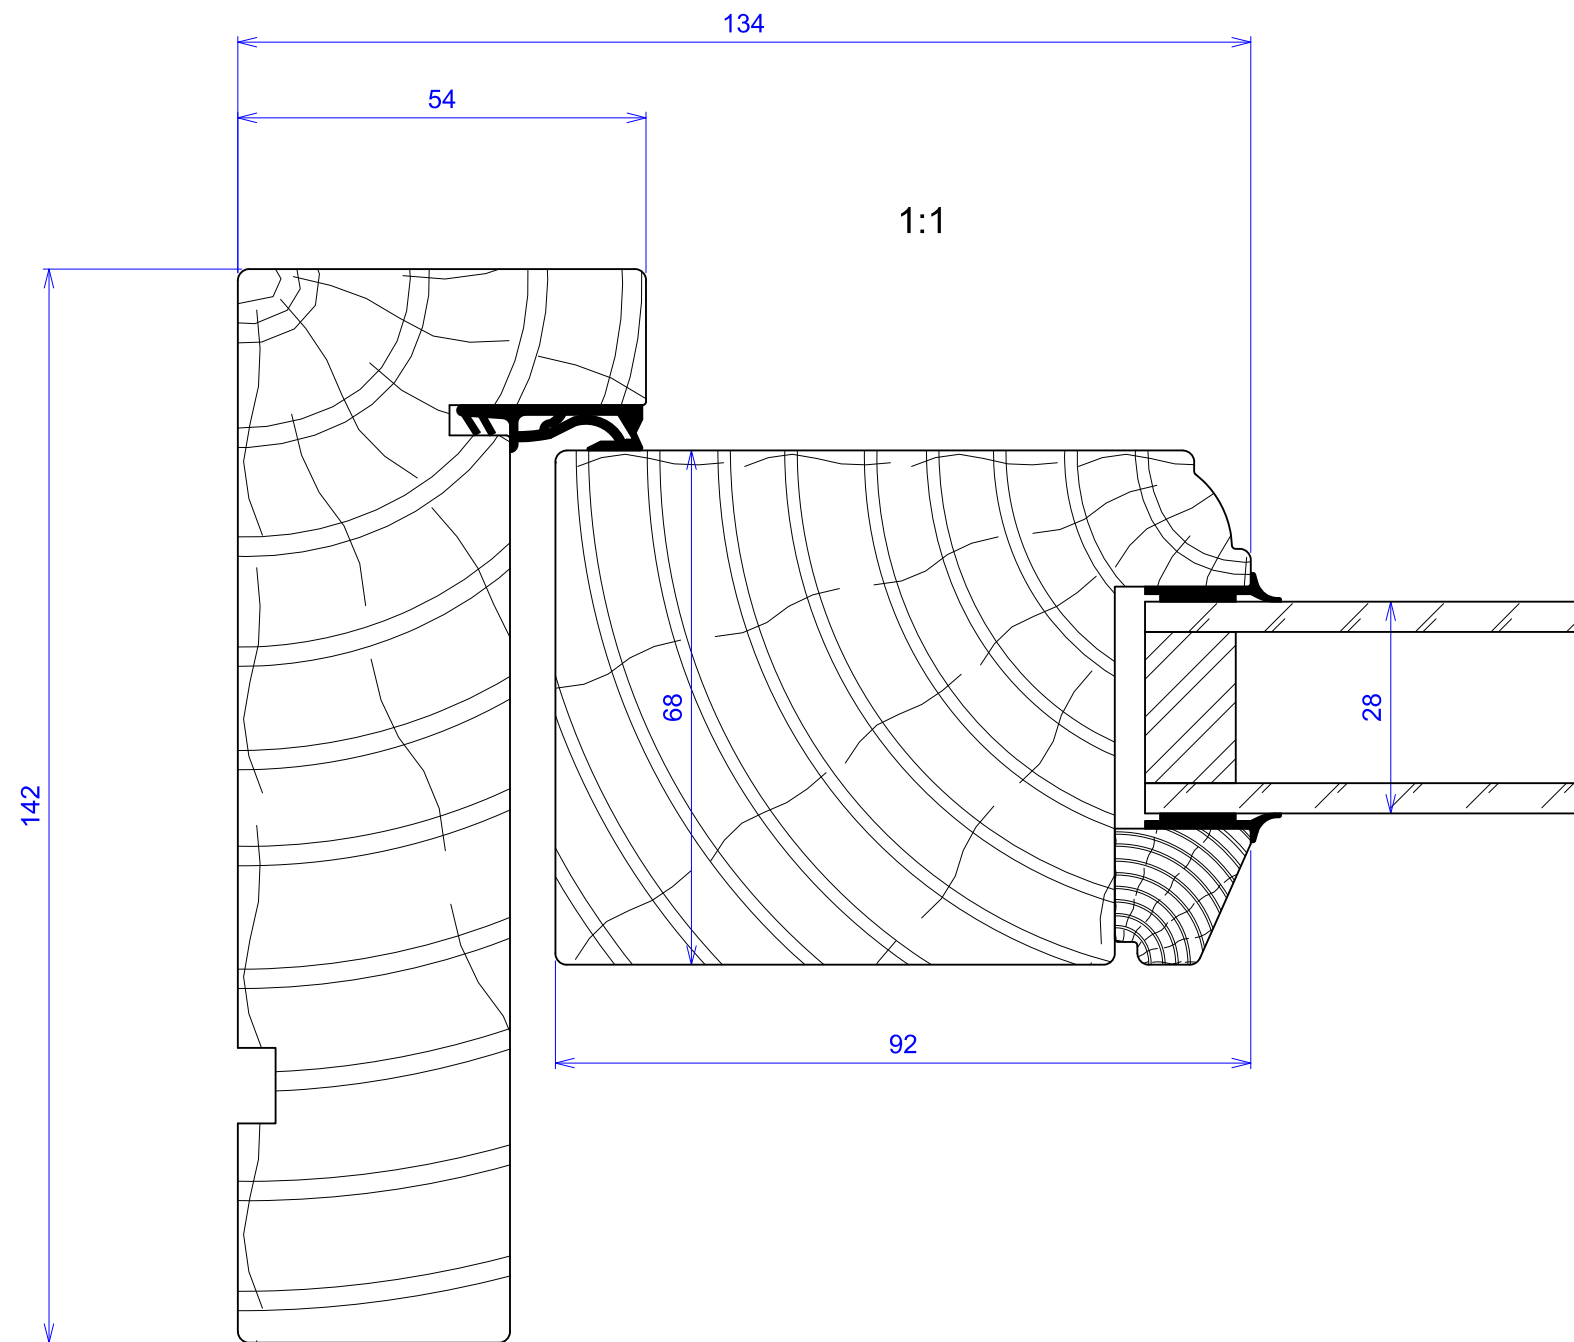

	BIFOLD SECTIONS	AUTHOR Luke Wynder		
		DATE 10/02/2011		
	FRAME HEAD AND DOOR TOP RAIL			
A3	-			01

	BIFOLD SECTIONS	AUTHOR Luke Wynder		
		DATE 10/02/2011		
	FRAME JAMB AND DOOR STILE			
A3	-			01

	BIFOLD SECTIONS	AUTHOR Luke Wynder		
		DATE 10/02/2011		
	MEETING DOOR STILES			
A3	-			01

1:1

	BIFOLD SECTIONS	AUTHOR Luke Wynder		
		DATE 10/02/2011		
	SILL AND DOOR BOTTOM RAIL			
A3	-			01