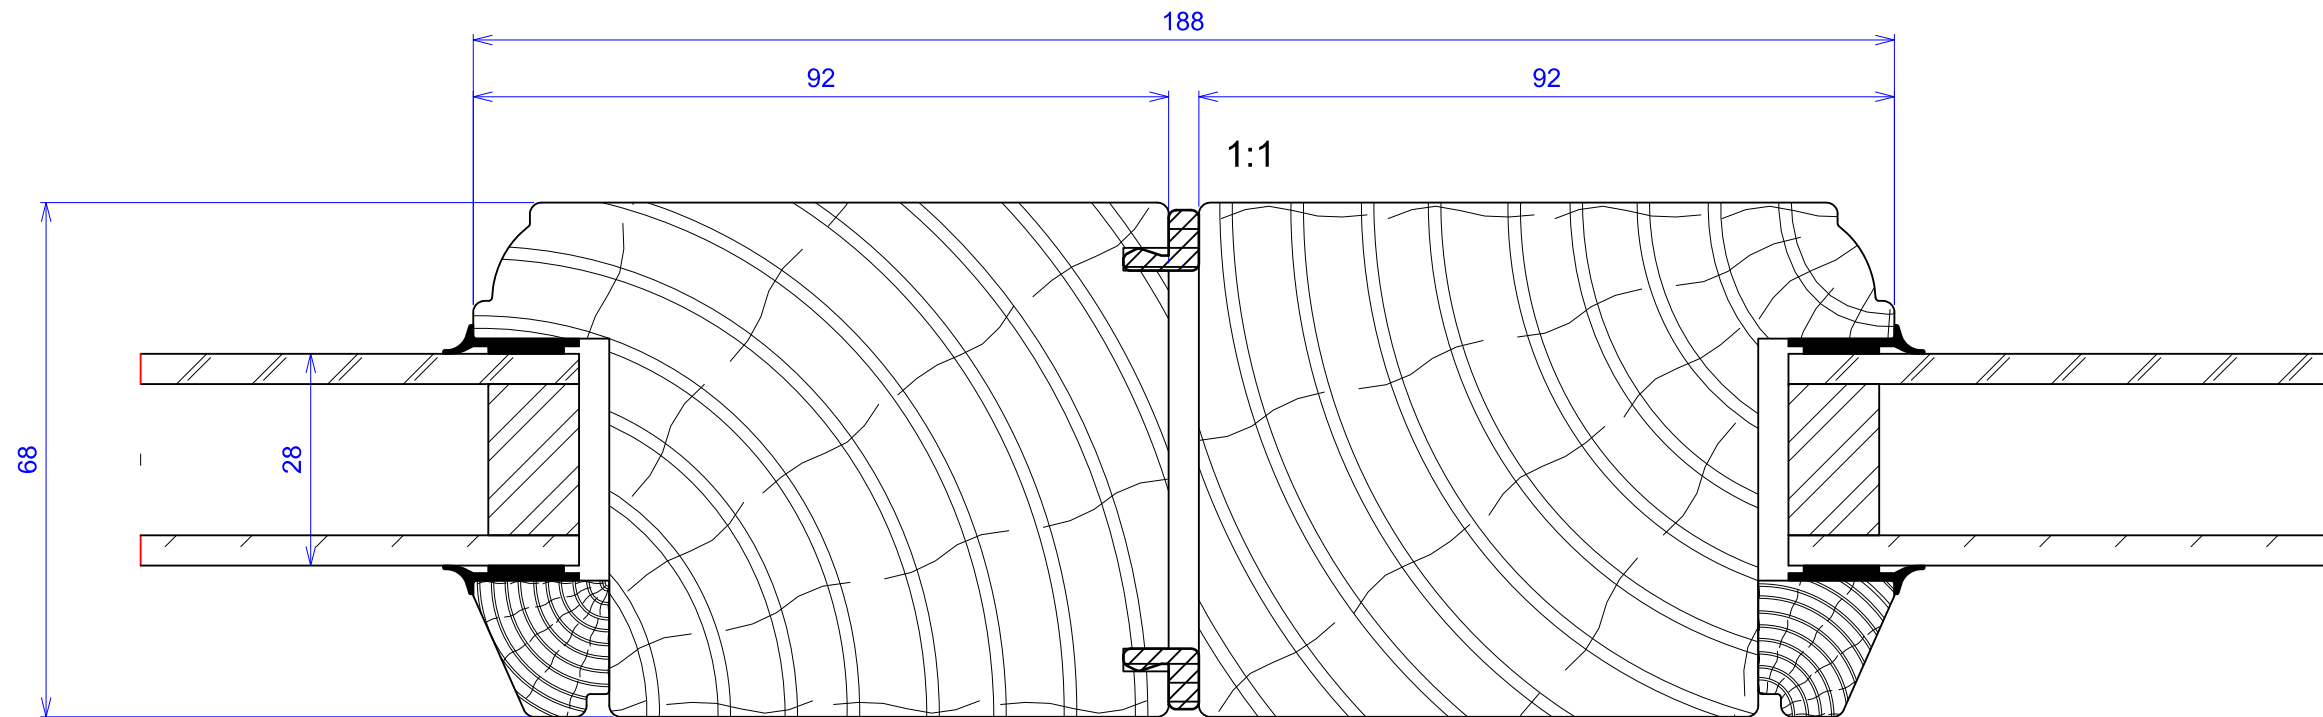

	BIFOLD SECTIONS	AUTHOR Luke Wynder		
		DATE 10/02/2011		
	FRAME HEAD AND DOOR TOP RAIL			
A3	-			01

	BIFOLD SECTIONS	AUTHOR Luke Wynder		
		DATE 10/02/2011		
	FRAME JAMB AND DOOR STILE			
A3	-			01

	BIFOLD SECTIONS	AUTHOR Luke Wynder		
		DATE 10/02/2011		
	MEETING DOOR STILES			
A3	-			01

1:1

	BIFOLD SECTIONS	AUTHOR Luke Wynder		
		DATE 10/02/2011		
	SILL AND DOOR BOTTOM RAIL			
A3	-			01