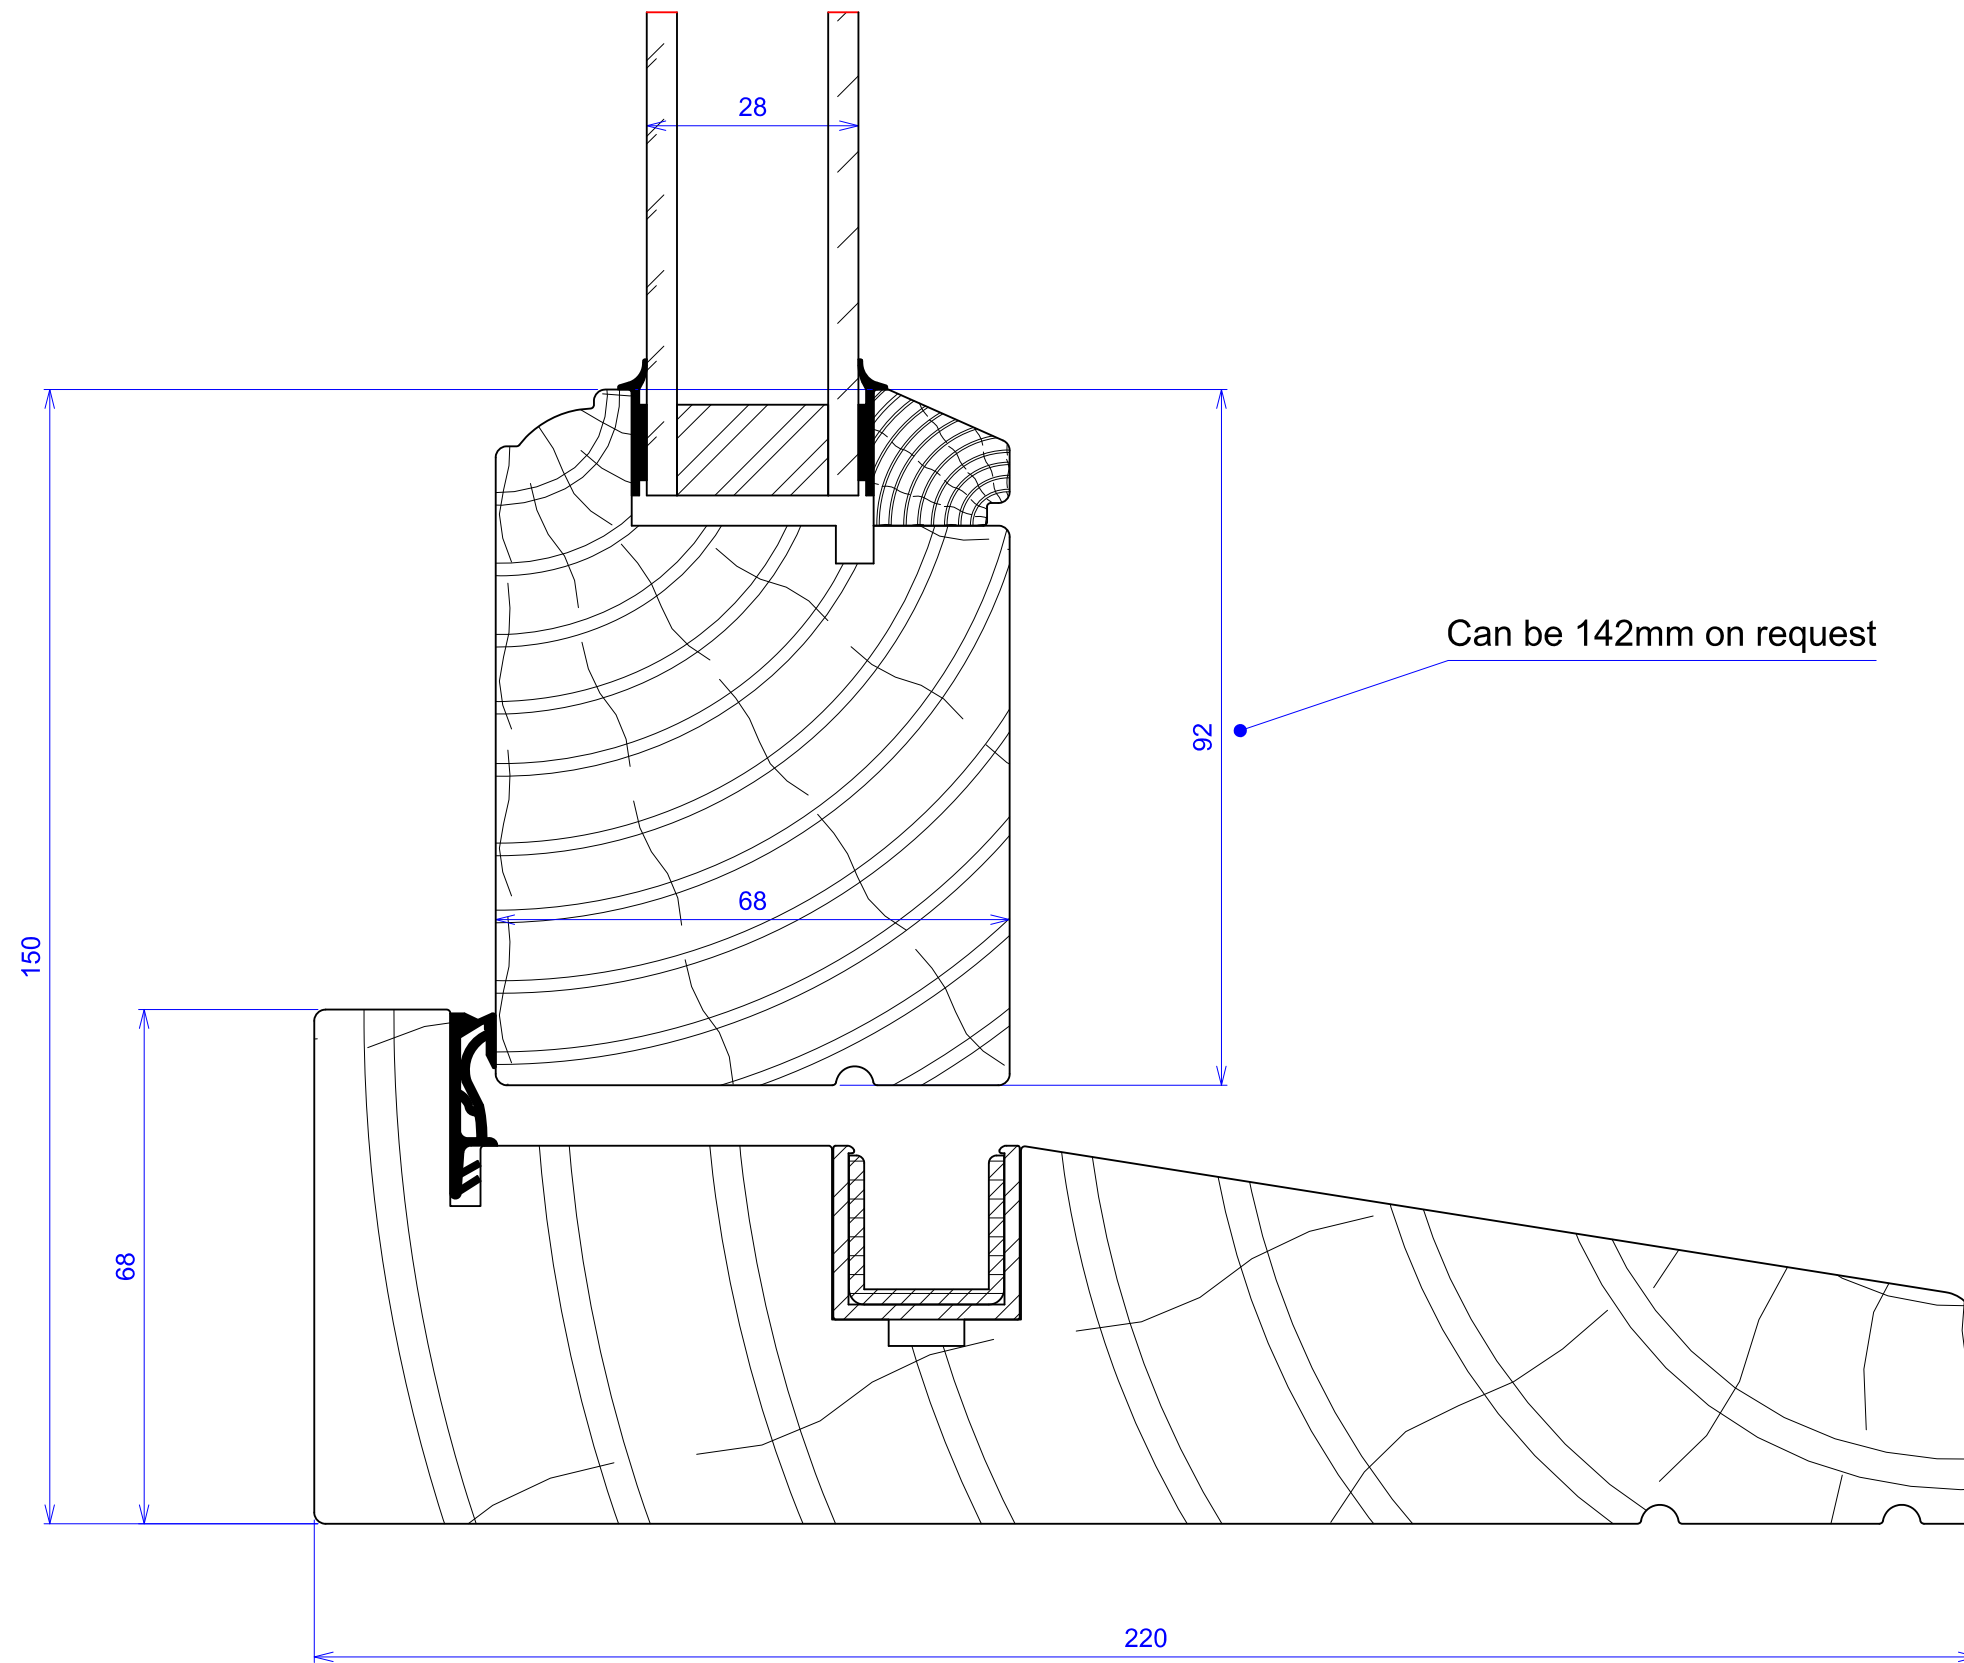

	BIFOLD SECTIONS	AUTHOR Luke Wynder		
		DATE 10/02/2011		
	FRAME HEAD AND DOOR TOP RAIL			
A3	-			01

	BIFOLD SECTIONS	AUTHOR Luke Wynder		
		DATE 10/02/2011		
	FRAME JAMB AND DOOR STILE			
A3	-			01

	BIFOLD SECTIONS	AUTHOR Luke Wynder		
		DATE 10/02/2011		
	MEETING DOOR STILES			
A3	-			01

1:1

	BIFOLD SECTIONS	AUTHOR Luke Wynder		
		DATE 10/02/2011		
	SILL AND DOOR BOTTOM RAIL			
A3	-			01